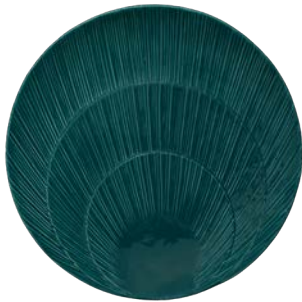

Displaying textured concentric sequences, the Konkylie design blends the natural geometry of seashells with the fluidity of water to create a collection that speaks to our origins.

The palette reflects the hues of eternal summer, with shiny crystalline turquoise, cobalt blue, honey and teal colourways. The handmade Konkylie plates come in 16, 22 and 28 cm, complemented by an atmospheric 12x15 cm candle holder.

**B.F.A.**

**IVORY-BLUE 28** - plate Ø 28 cm

**IVORY-BLUE 22** - plate Ø 22 cm

**IVORY-BLUE 16** - plate Ø 16 cm

**IVORY-BLUE CH** - candle holder  
12x15 H6 cm

**B.F.A.**

**HONEY 28** - plate Ø 28 cm

**HONEY 22** - plate Ø 22 cm

**HONEY 16** - plate Ø 16 cm

**HONEY CH** - candle holder  
12x15 H6 cm

**B.F.A.**

**TURQUOISE 28** - plate Ø 28 cm

**TURQUOISE 22** - plate Ø 22 cm

**TURQUOISE 16** - plate Ø 16 cm

**TURQUOISE CH** - candle holder  
12x15 H6 cm

**B.F.A.**

**TEAL 28** - plate Ø 28 cm

**TEAL 22** - plate Ø 22 cm

**TEAL 16** - plate Ø 16 cm

**TEAL CH** - candle holder 12x15 H6 cm

**B.F.A.**

Created in Italy

2023 [bfastudio.com](http://bfastudio.com)